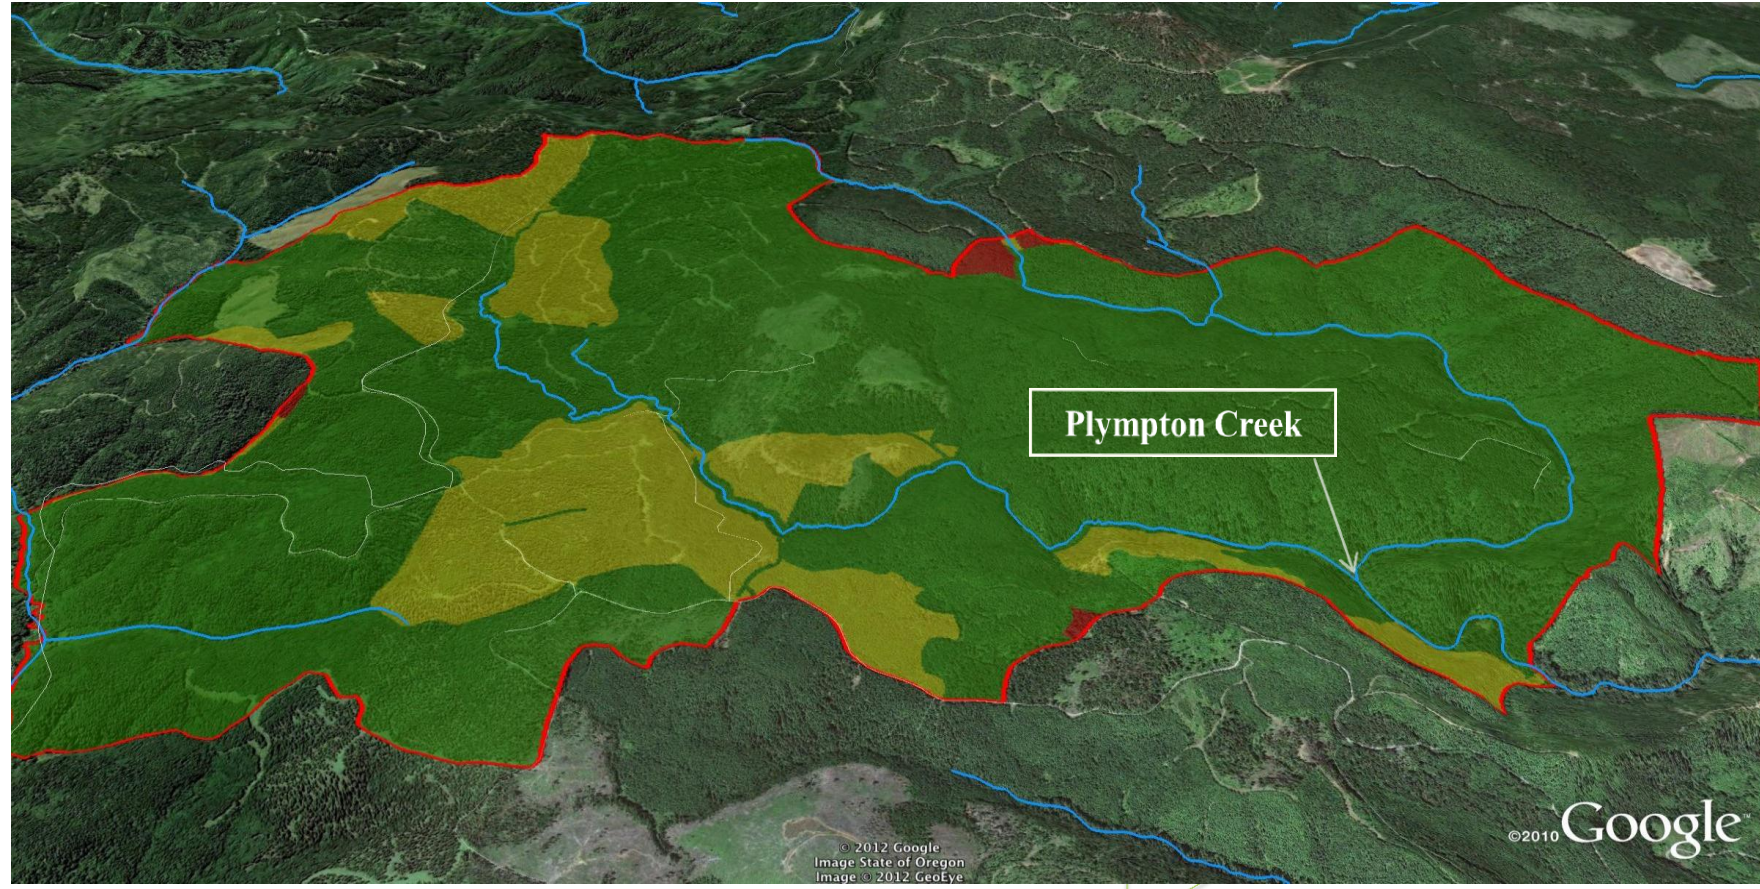

PLYMPTON CREEK AREA TIMBER HARVEST PROJECTION 2010-2035

← **Current Harvest Plan**

Plympton Creek Area

The Plympton Creek area in the Clatsop Forest is a terrestrial anchor habitat which is home to a variety of wildlife that require contiguous older tree stands

 = Clear cut

 = Partial cut

 = Fish-bearing stream

Harvests projected by
Department of
Forestry in 2010

← **Timber Industry
Supported Approach
2012 (HB 4098)**

Imagery Prepared by
The North Coast State
Forest Coalition 2012