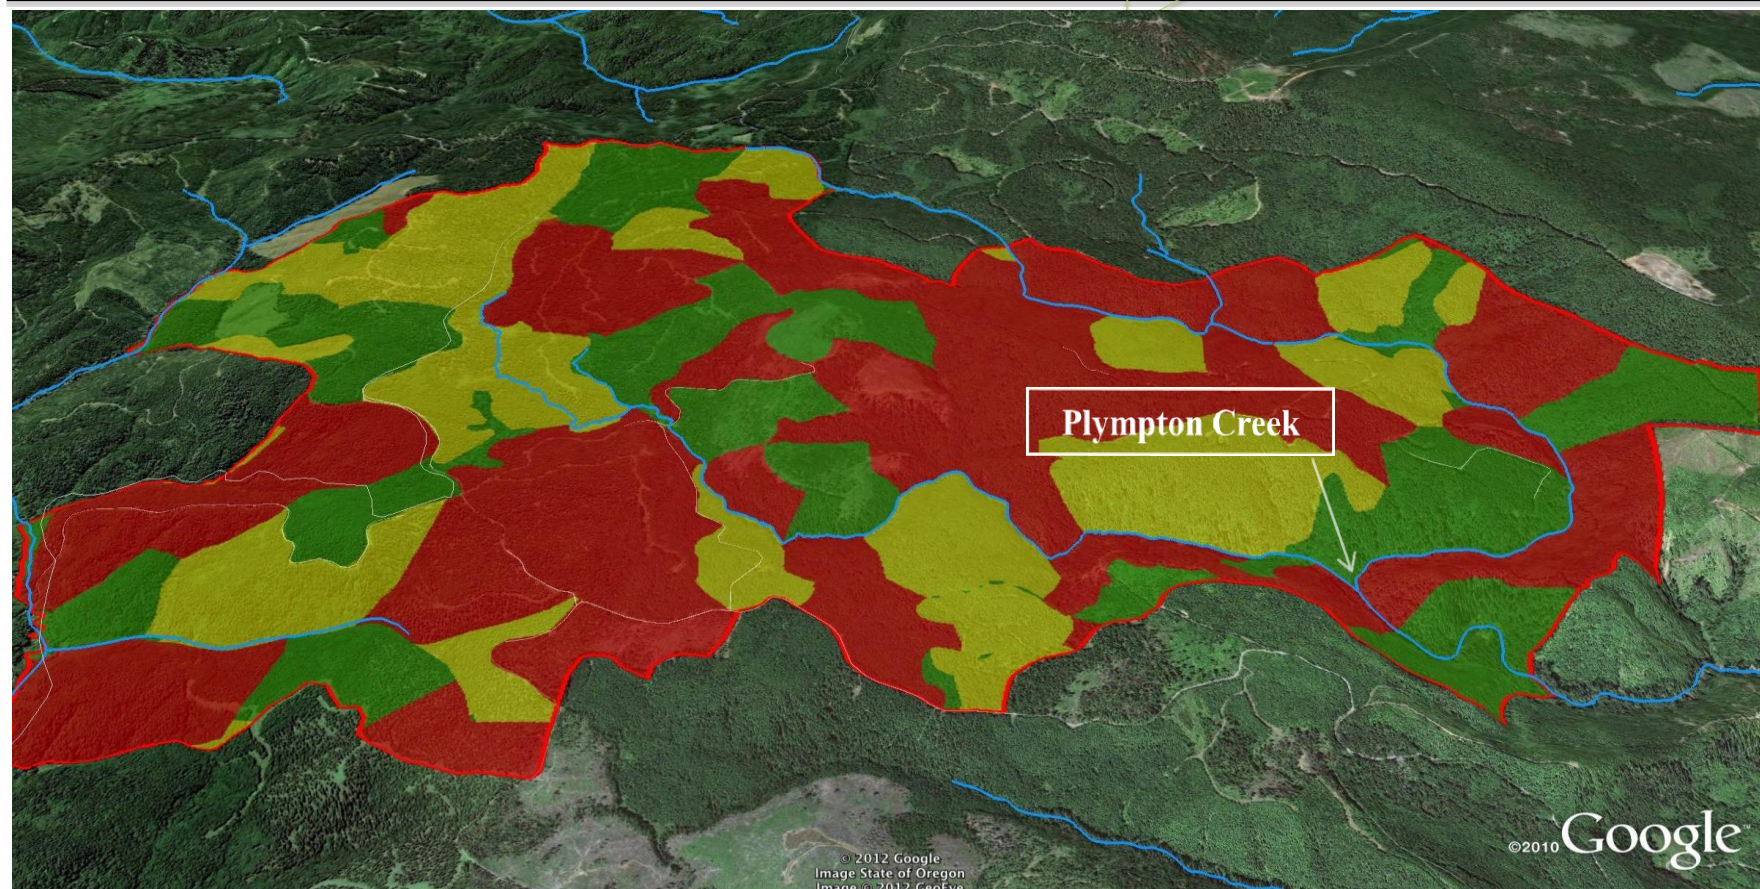

PLYMPTON CREEK AREA TIMBER HARVEST PROJECTION 2010-2035

← **Current Harvest Plan**

Plympton Creek Area

The Plympton Creek area in the Clatsop Forest is a terrestrial anchor habitat which is home to a variety of wildlife that require contiguous older tree stands

 = Clear cut

 = Partial cut

 = Fish-bearing stream

Harvests projected by
Department of
Forestry in 2010

← **Timber Industry
Supported Approach
2012 (HB 4098)**

Imagery Prepared by
The North Coast State
Forest Coalition 2012