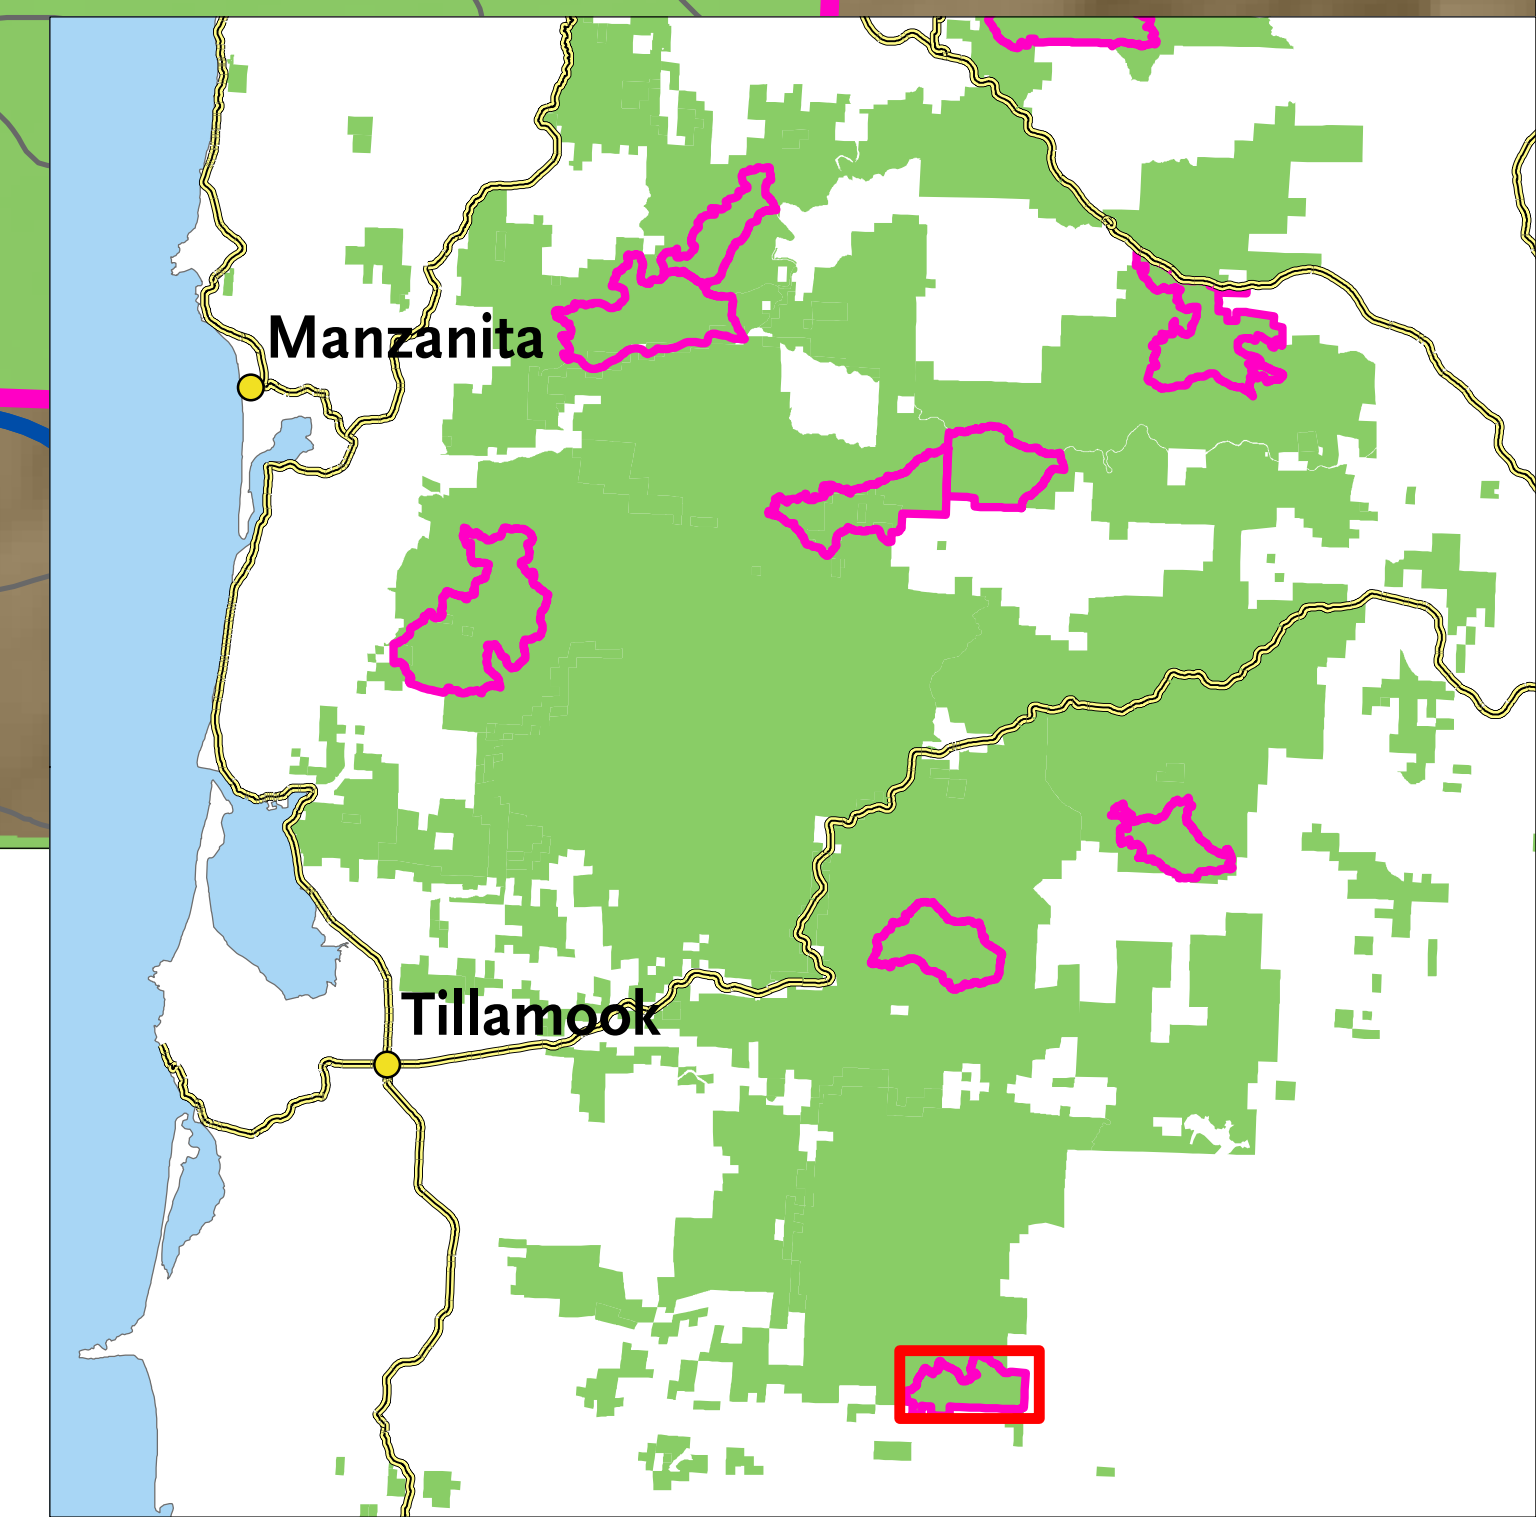

Boundary Wildlife Conservation Area 2,138 Acres Tillamook State Forest

- | | |
|----------|-----------------------------|
| Roads | Wildlife Conservation Areas |
| Highways | Older Forest |
| Rivers | State Forest |
| | Private Land |