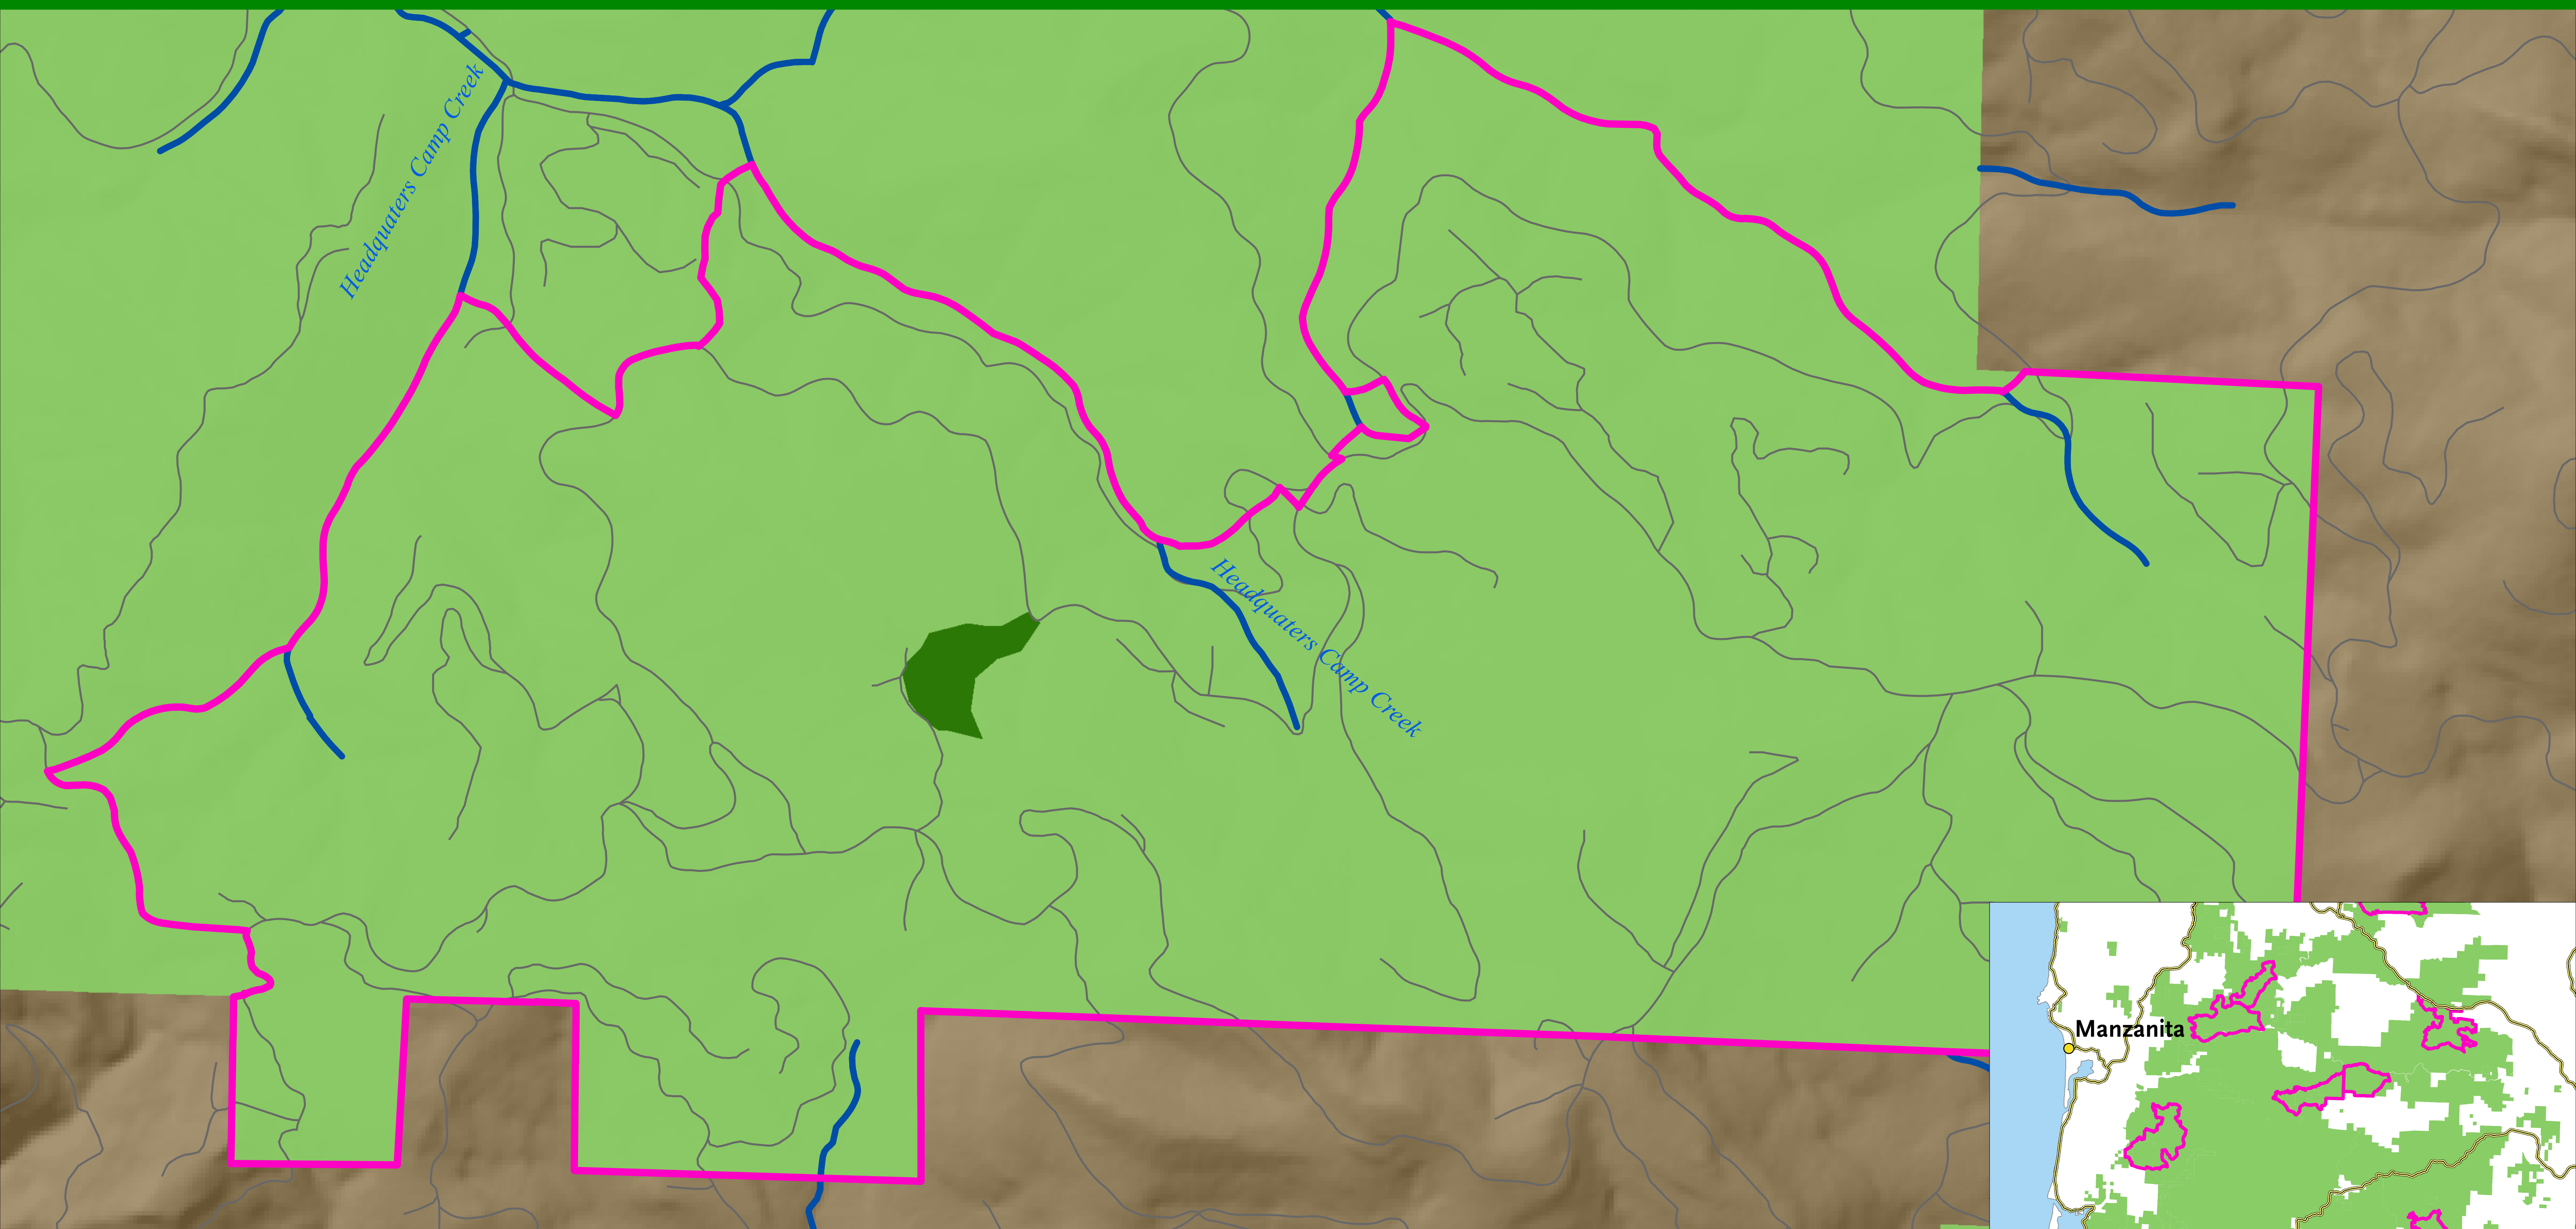

# Boundary Wildlife Conservation Area 2,138 Acres Tillamook State Forest

- |          |                             |
|----------|-----------------------------|
| Roads    | Wildlife Conservation Areas |
| Highways | Older Forest                |
| Rivers   | State Forest                |
|          | Private Land                |