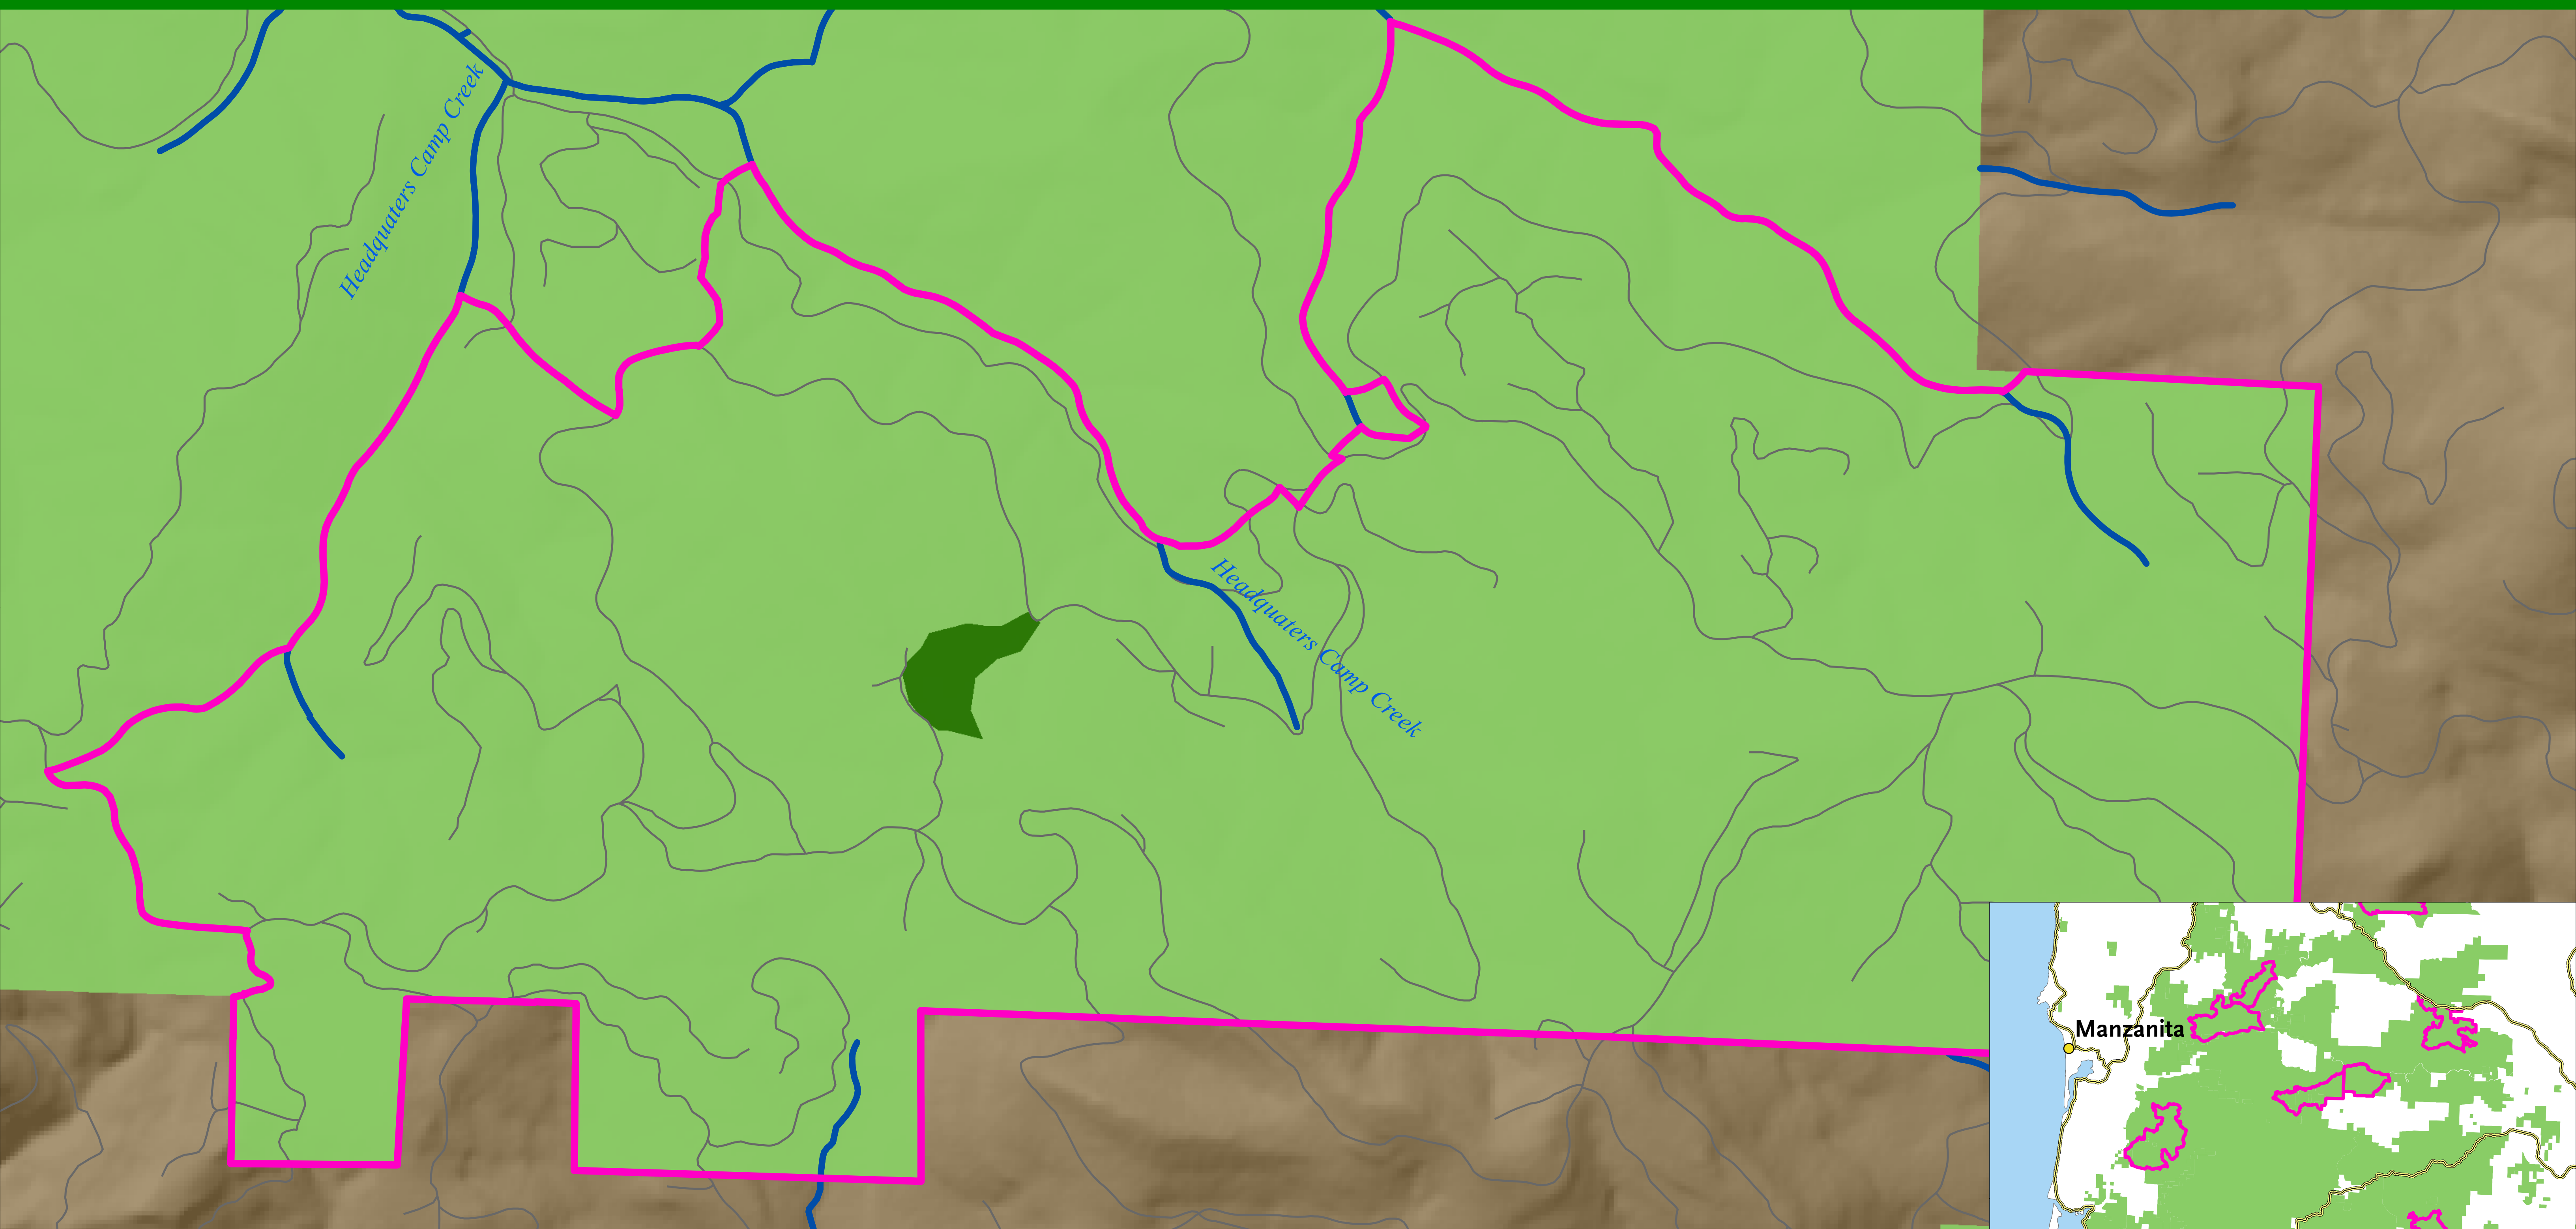

Boundary Wildlife Conservation Area 2,138 Acres Tillamook State Forest

- | | |
|----------|-----------------------------|
| Roads | Wildlife Conservation Areas |
| Highways | Older Forest |
| Rivers | State Forest |
| | Private Land |