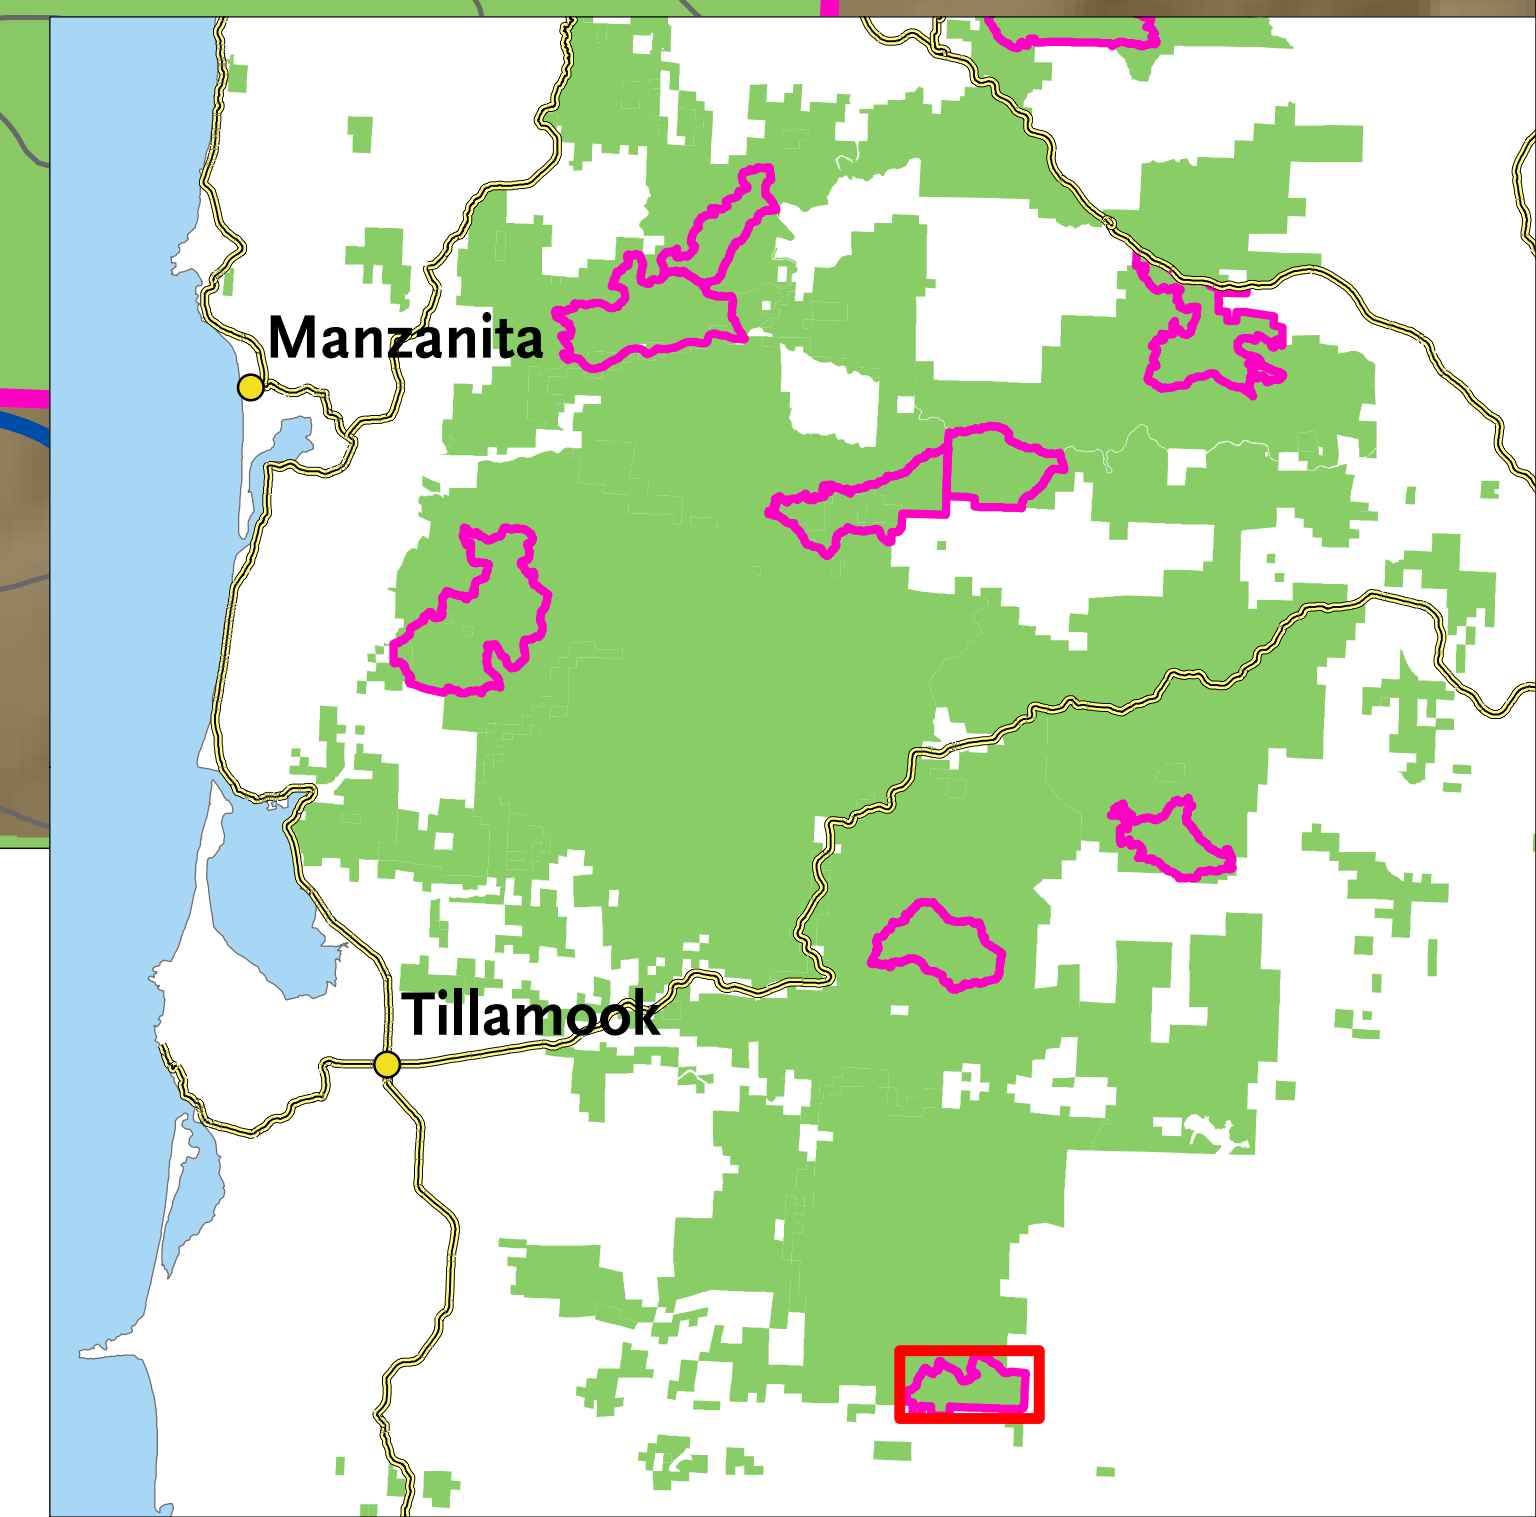

# Boundary Wildlife Conservation Area 2,138 Acres Tillamook State Forest

- |          |                             |
|----------|-----------------------------|
| Roads    | Wildlife Conservation Areas |
| Highways | Older Forest                |
| Rivers   | State Forest                |
|          | Private Land                |