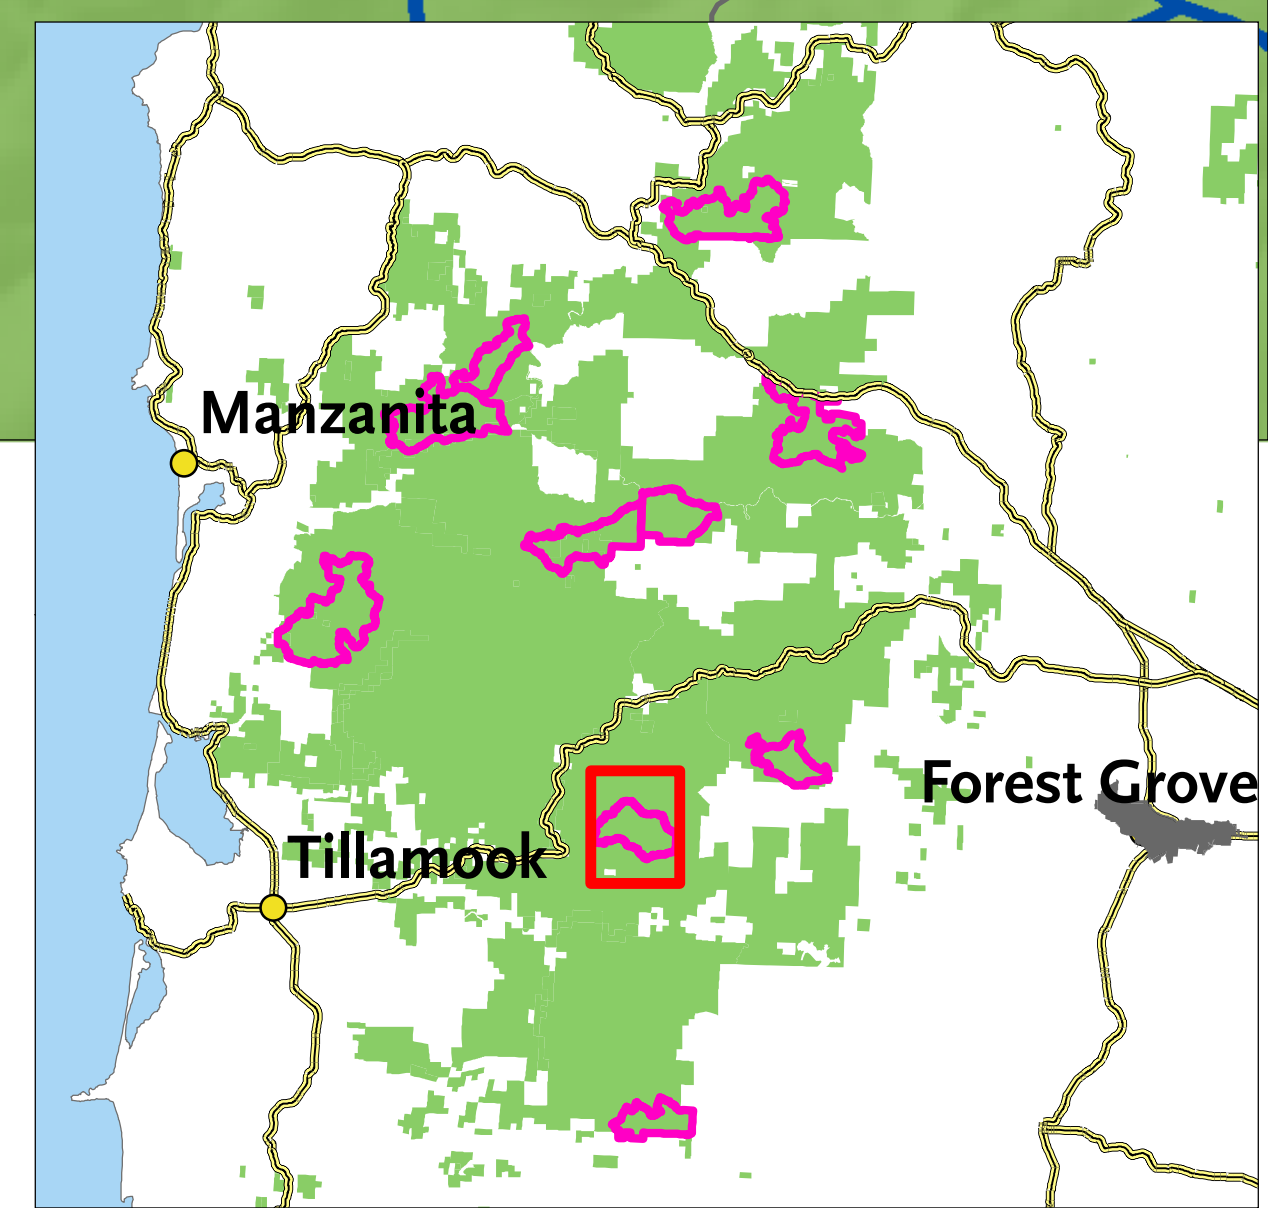

# Hembre Wildlife Conservation Area 2,981 Acres

## Tillamook State Forest

- Roads
- Highways
- Rivers
- Wildlife Conservation Areas
- Older Forest
- State Forest
- Private Land