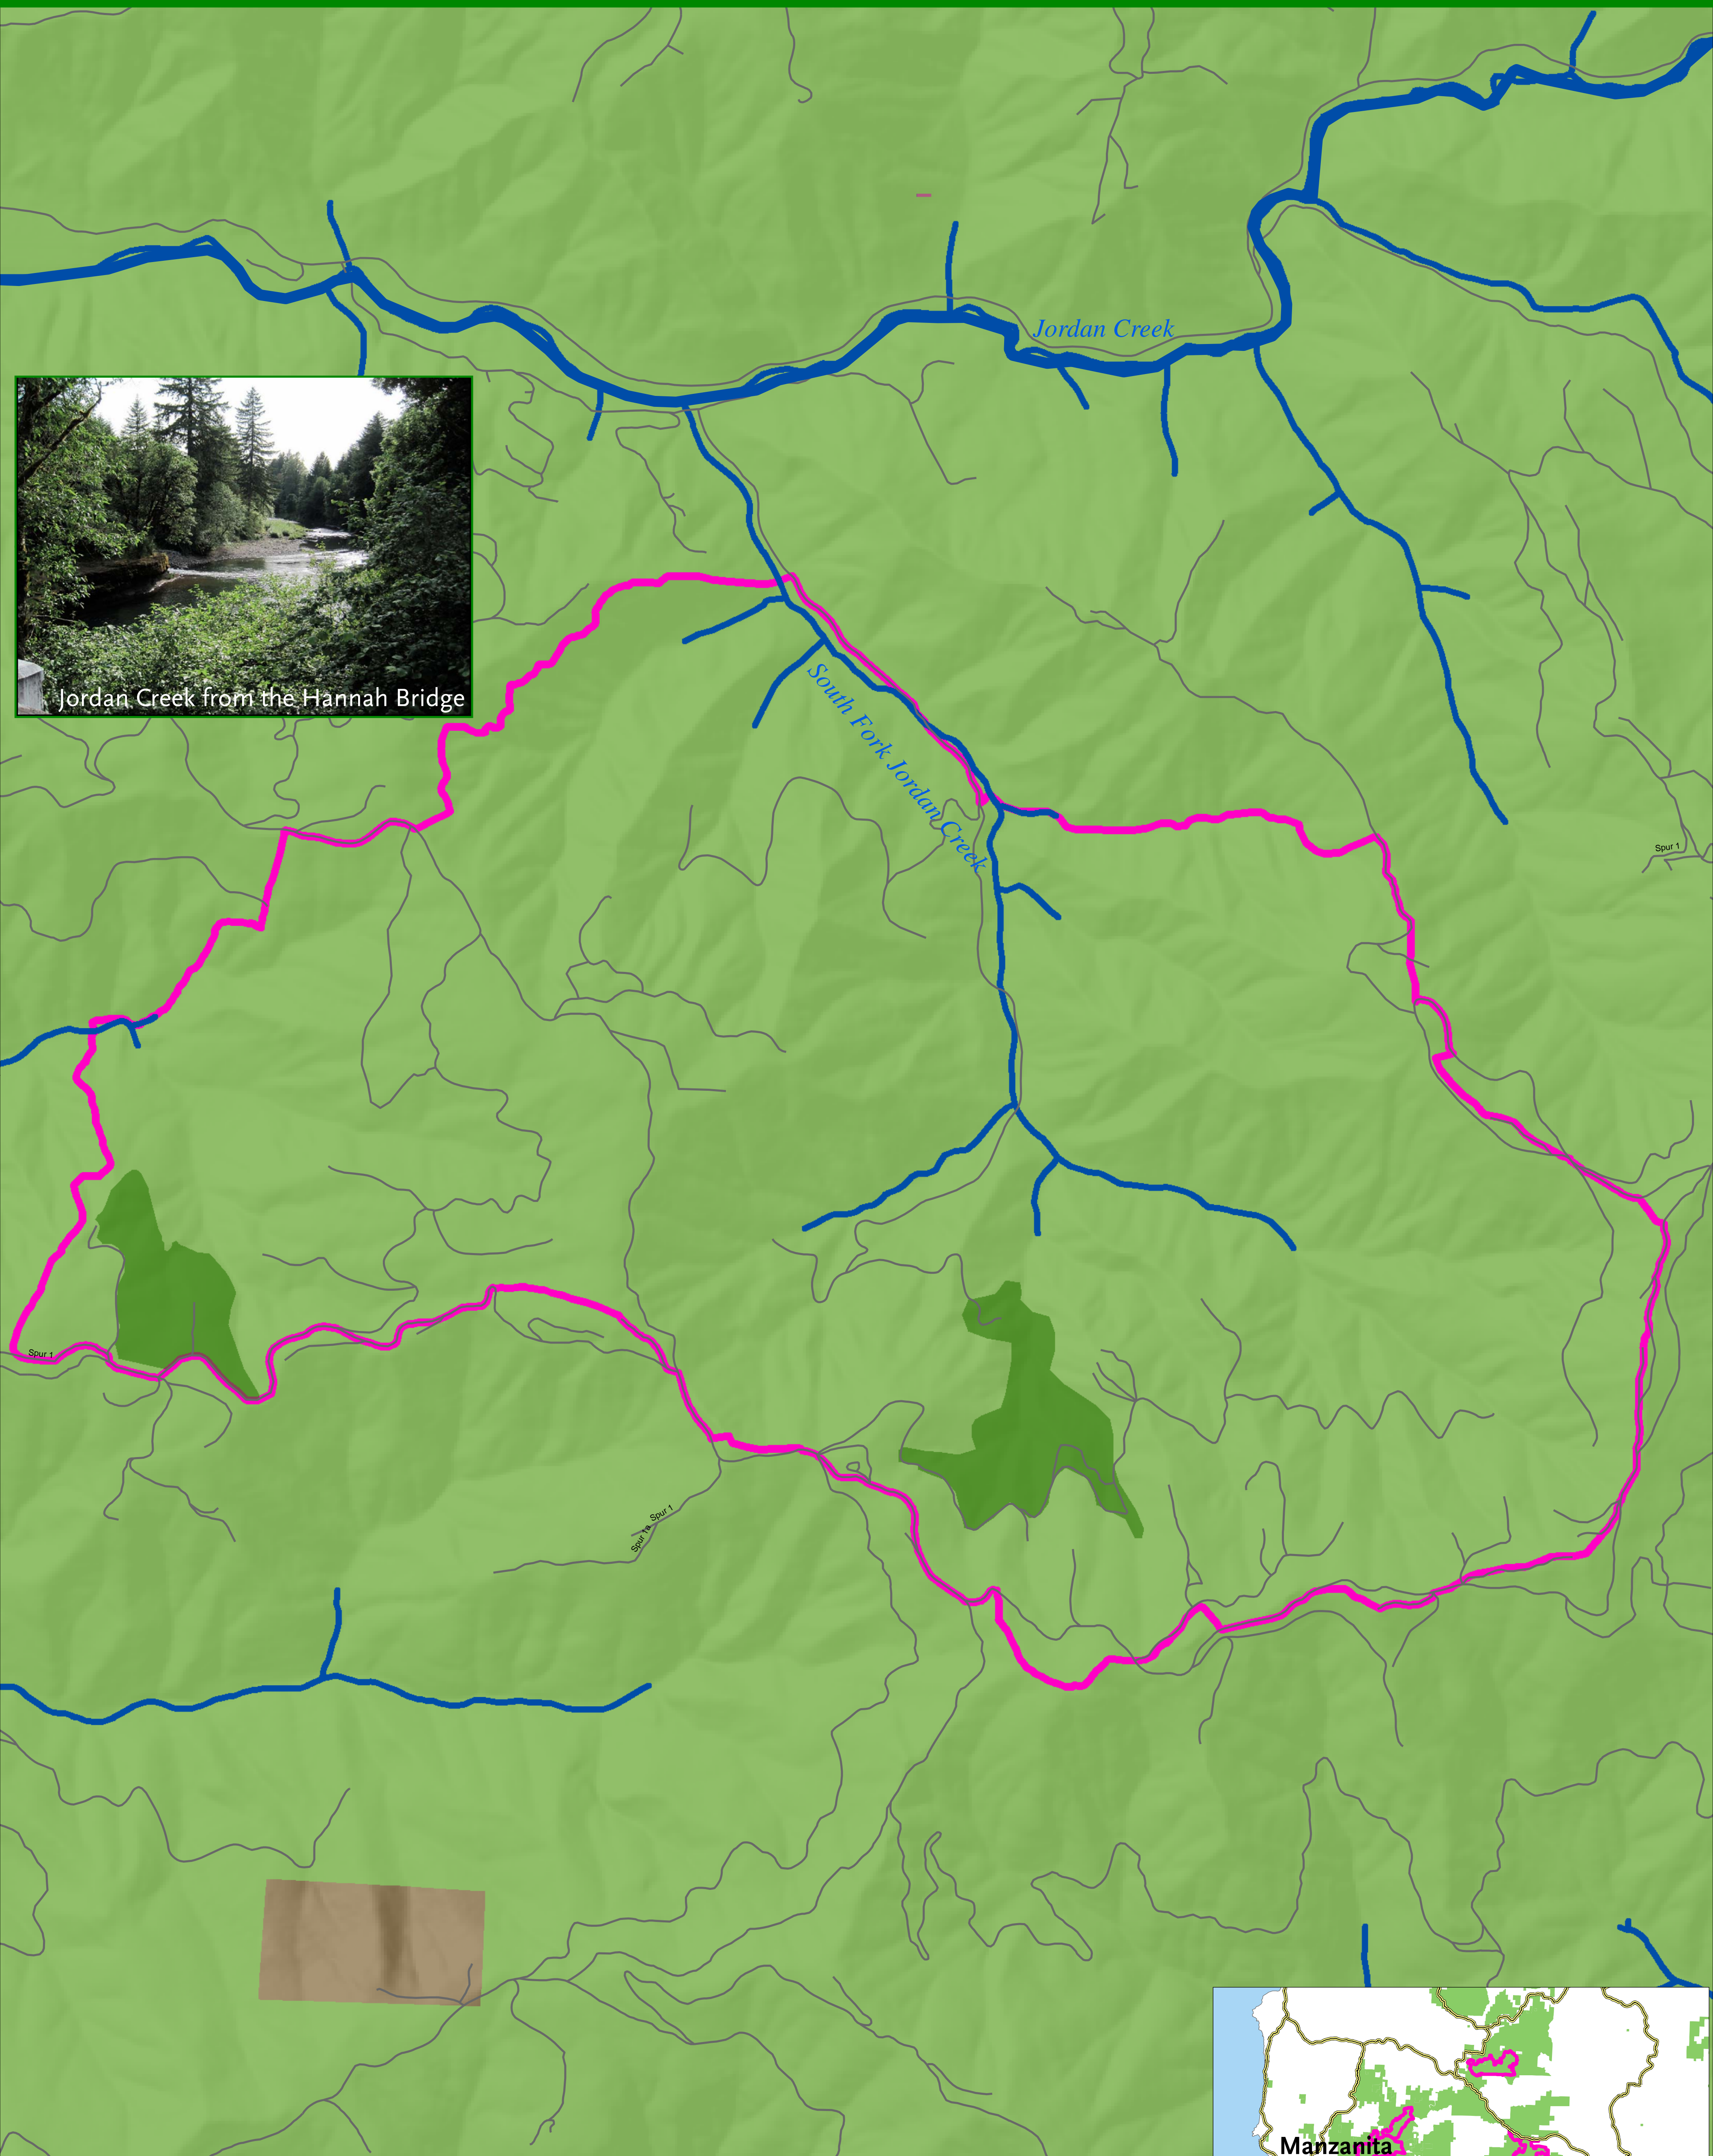

# Hembre Wildlife Conservation Area 2,981 Acres

## Tillamook State Forest

- Roads
- Highways
- Rivers
- Wildlife Conservation Areas
- Older Forest
- State Forest
- Private Land