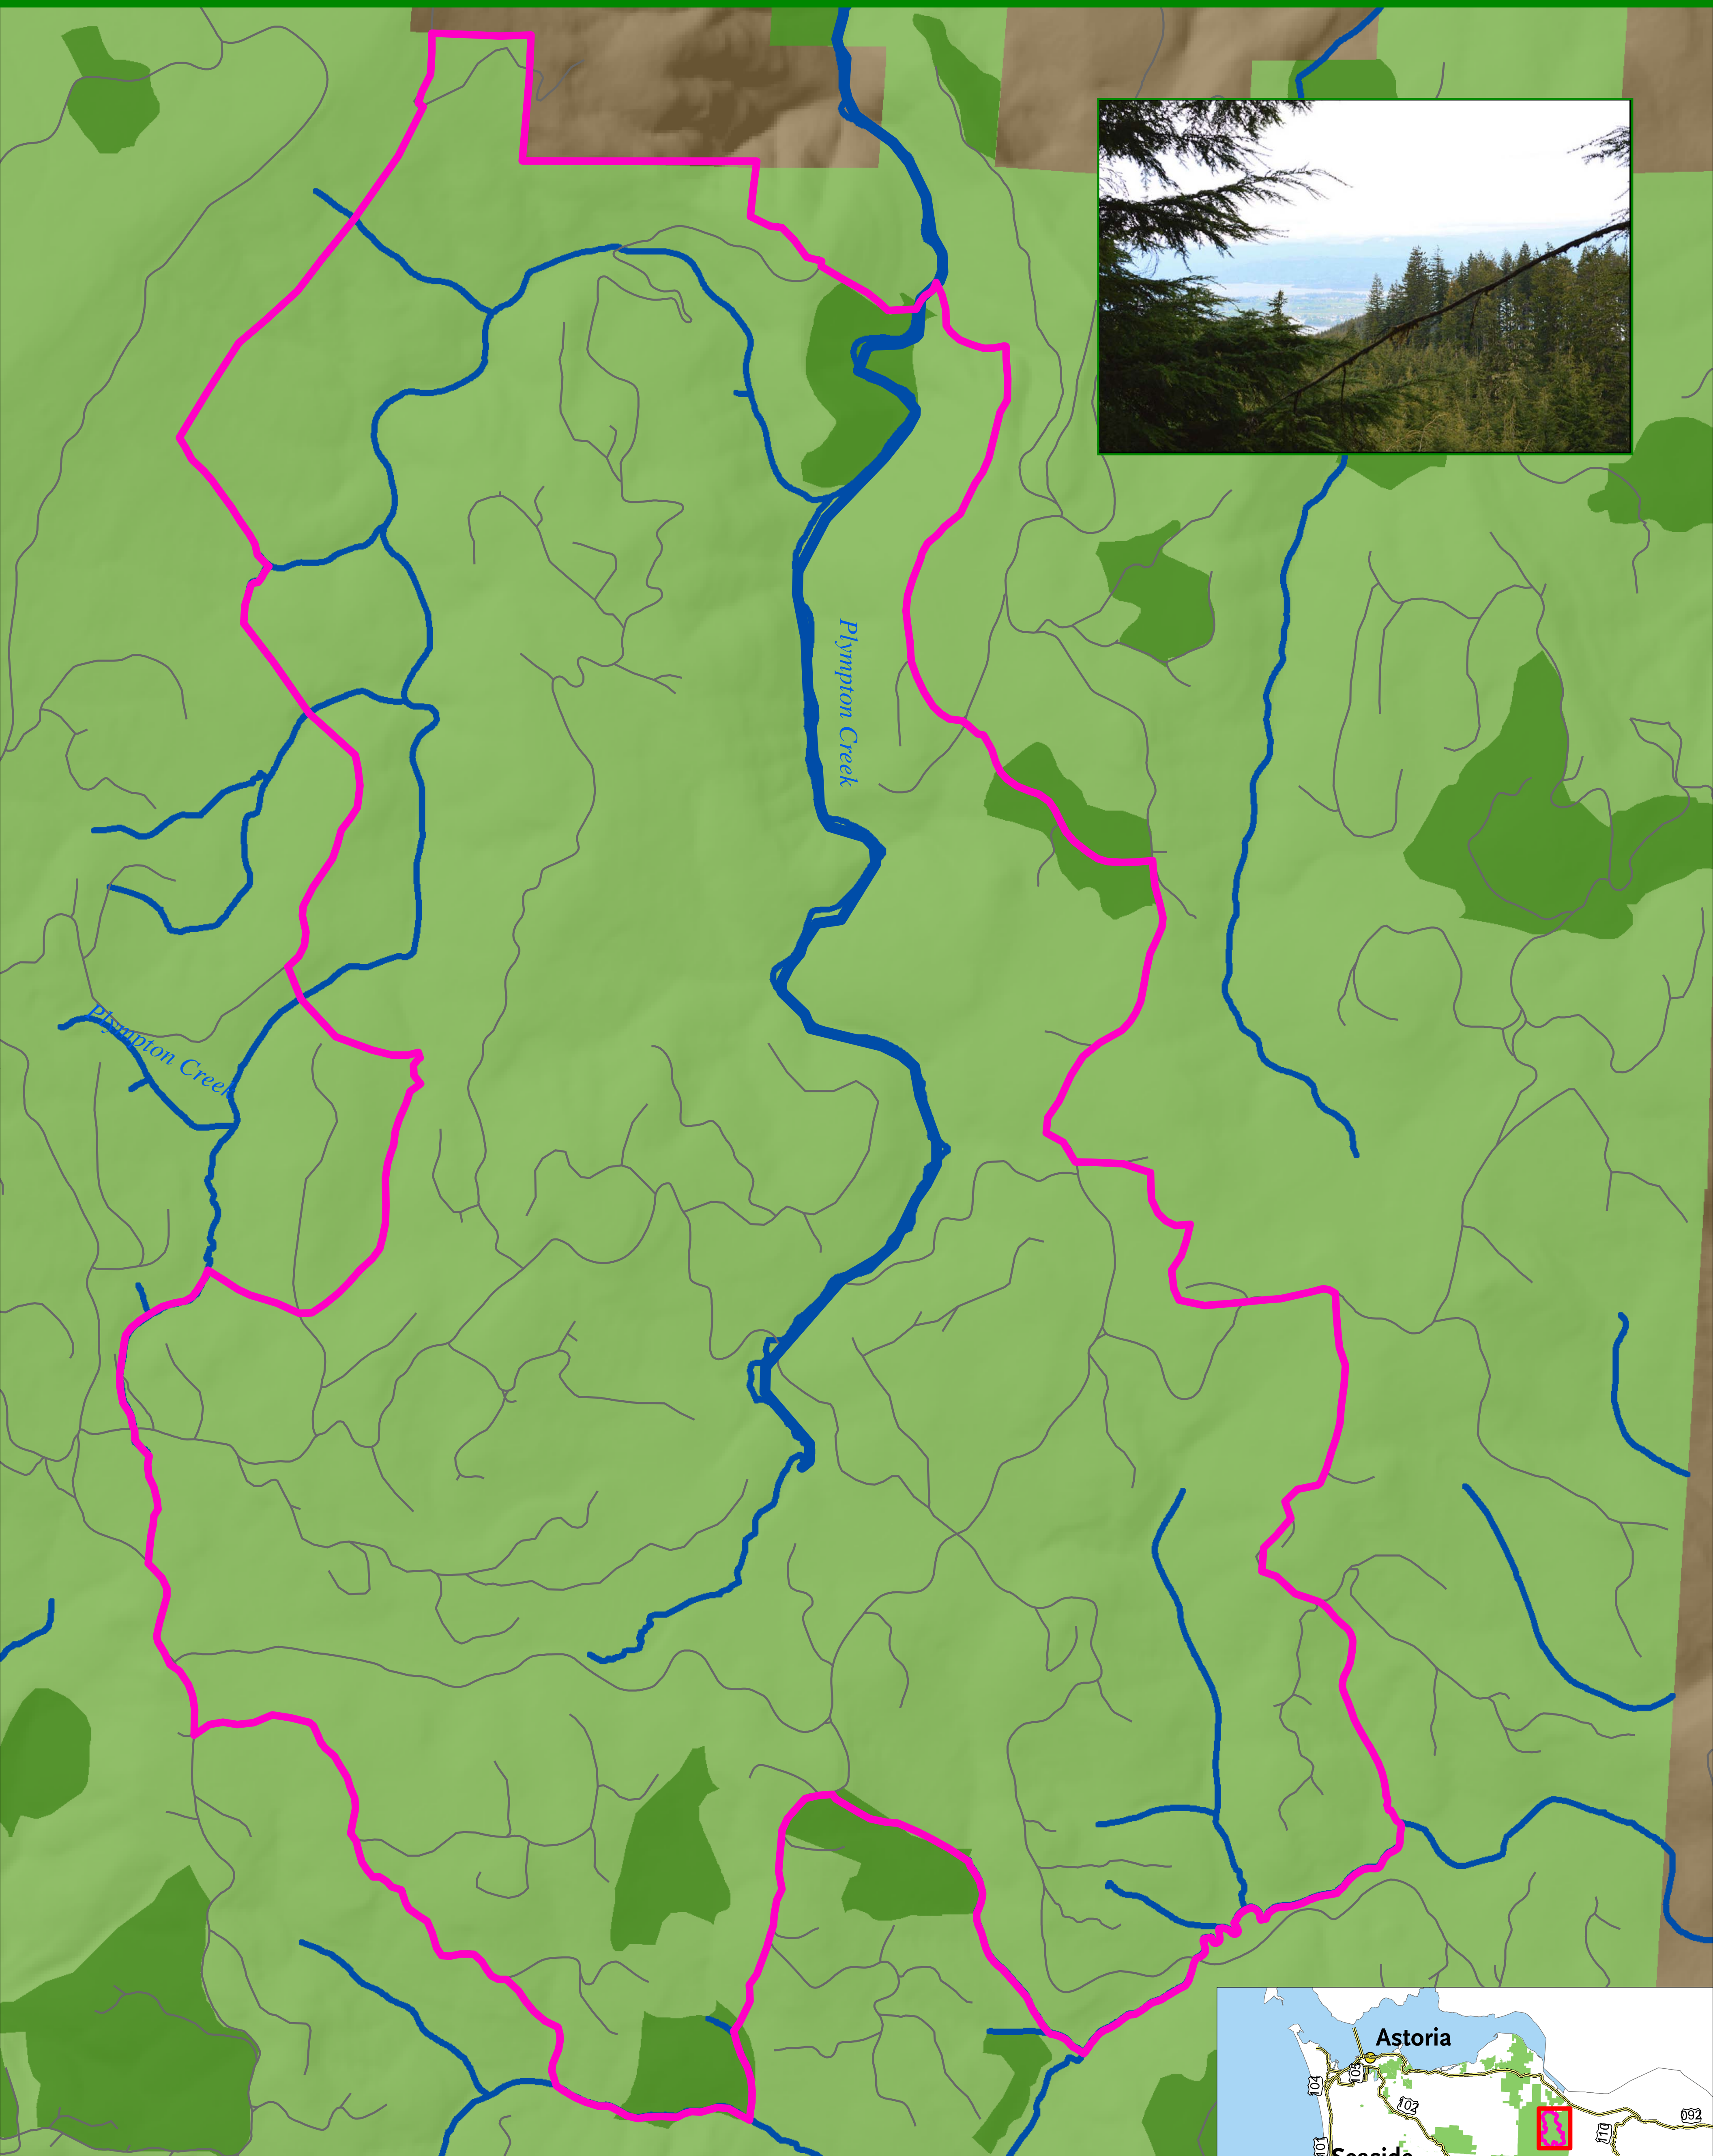

# Plympton Wildlife Conservation Area 4,077 Acres

## Clatsop State Forest

- Roads
- Highways
- Rivers
- Wildlife Conservation Areas
- Older Forest
- State Forest
- Private Land